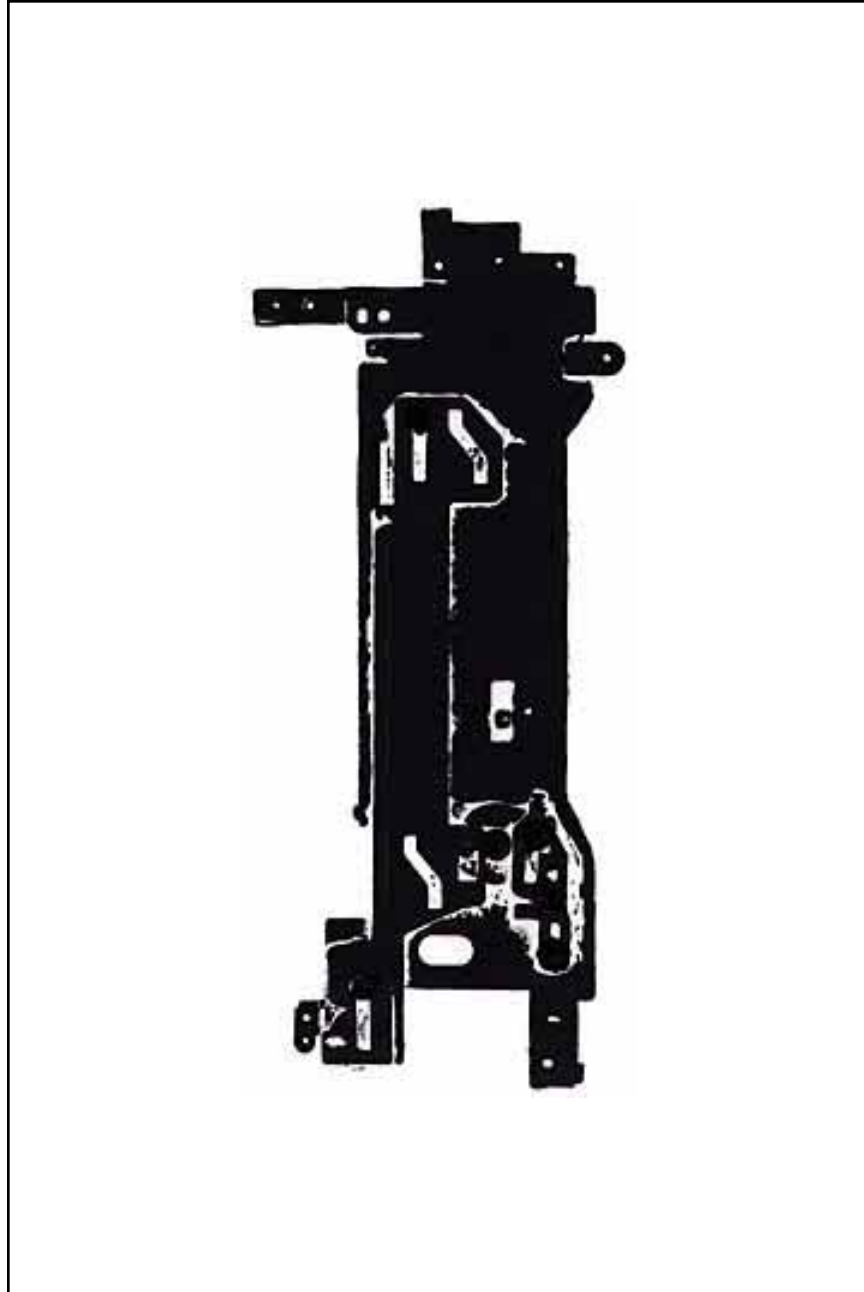

gallery tungsten

23

Optical 4, 1999 3.75" x 8.75"

GALLERY TUNGSTEN - ONLINE EXHIBITION BY JEDD HAAS

TEL 504-483-0064 FAX 504-486-0035 WWW.GALLERYTUNGSTEN.COM