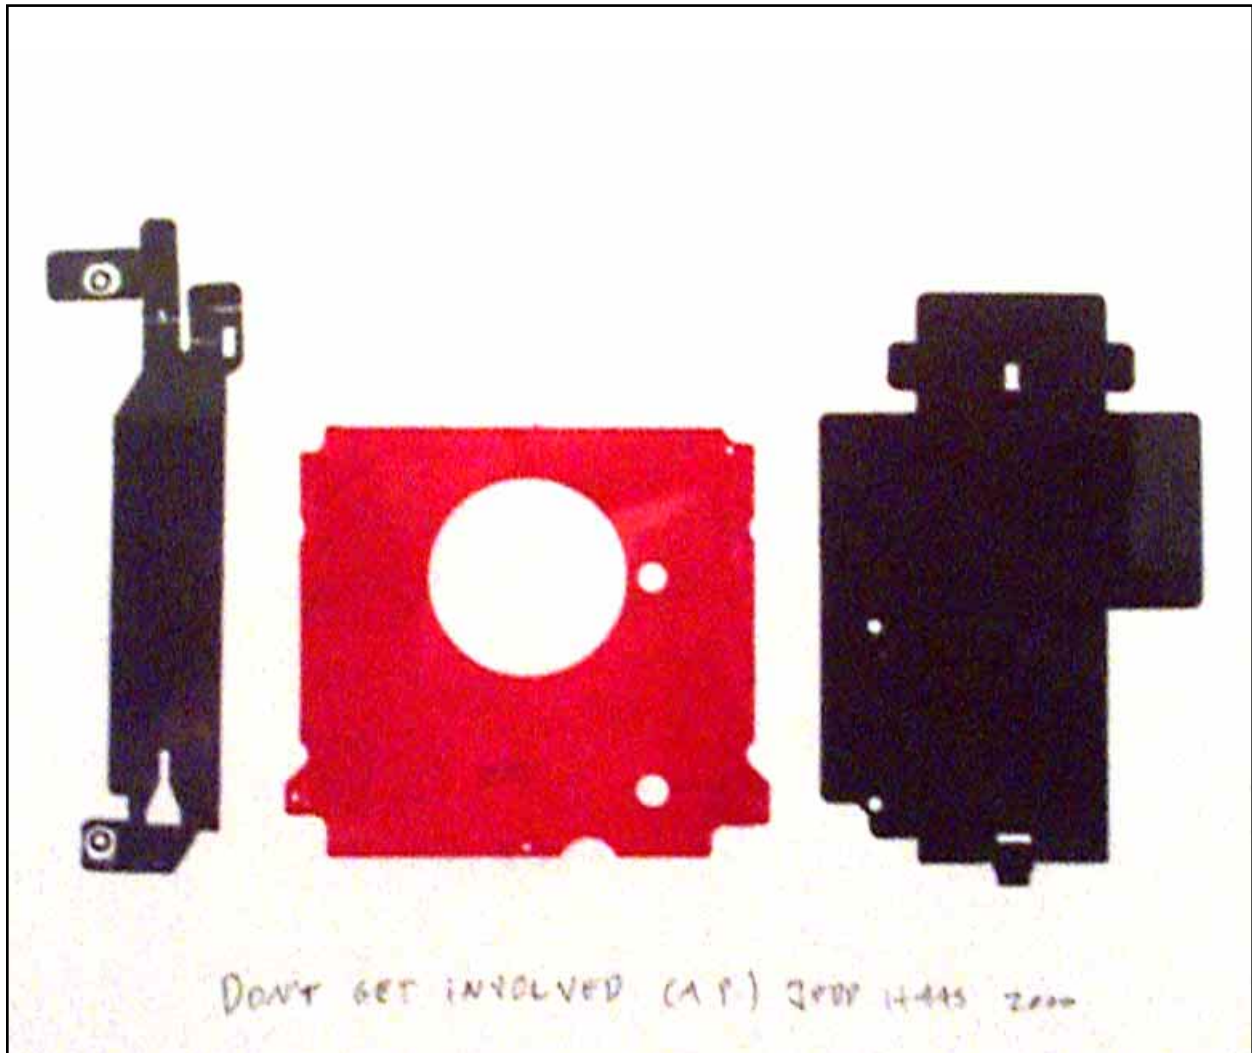

gallery tungsten

2

Don't Get Involved AP, 2000

GALLERY TUNGSTEN - ONLINE EXHIBITION BY JEDD HAAS

TEL 504-483-0064 FAX 504-486-0035 WWW.GALLERYTUNGSTEN.COM