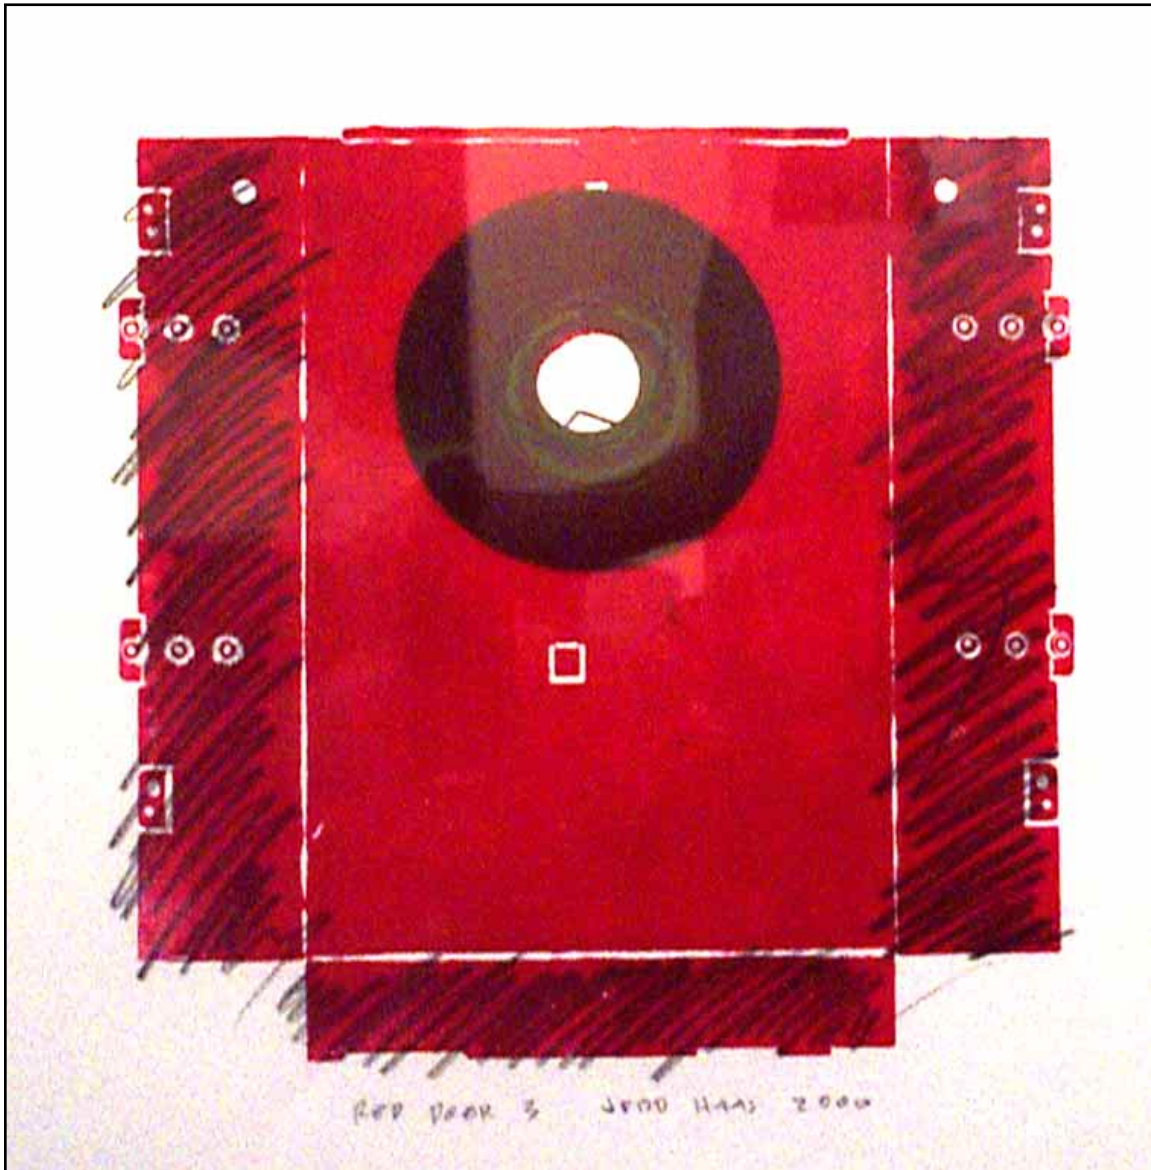

gallery tungsten

7

Red Door 3, 2000

GALLERY TUNGSTEN - ONLINE EXHIBITION BY JEDD HAAS

TEL 504-483-0064 FAX 504-486-0035 WWW.GALLERYTUNGSTEN.COM